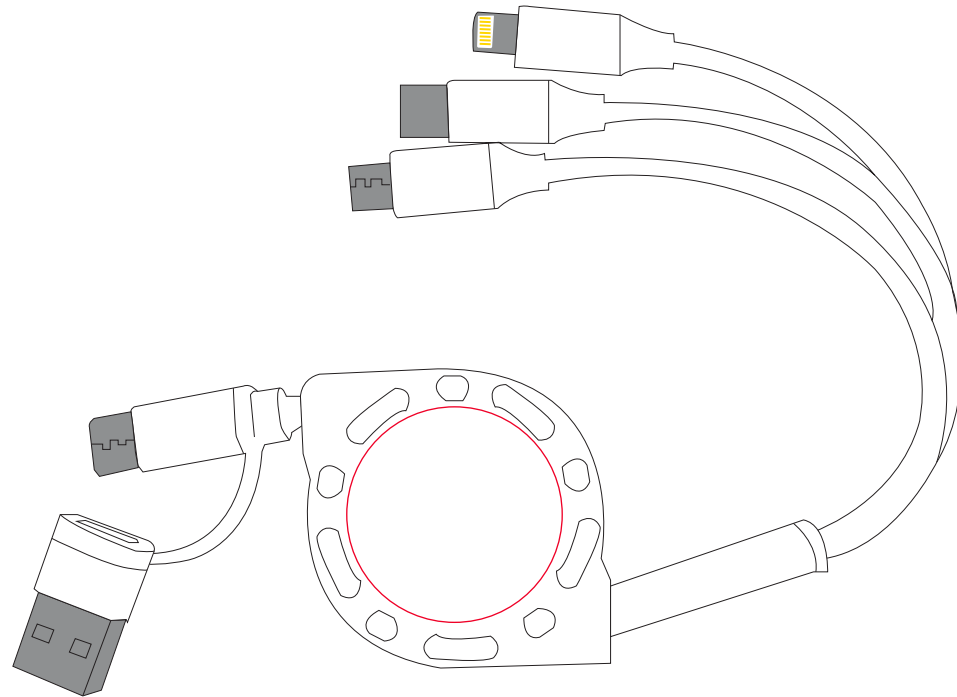

Approval Proof

Side 1

Side 2

Colours

Full Colour

Product Colour

White with
Silver trim

Retractable Charging Cable
Standard Size
Branding Method: Domed Sticker

Logo Size

Terms & Conditions

It is the clients responsibility to check the above artwork has been produced correctly by our factory to suit the manufacturing process. Whilst every effort has been made to copy the artwork provided, certain pantones have a tolerance of -10% +10% colour variation. Please note colours can vary from monitor so always check the pantone. Any correction/amendments after Moulds/Screens have been created will result in a new Mould/Screen being required and charged. By signing off acceptance you have agreed to proceed and such no errors or omissions can be accepted or highlighted once the goods have been delivered.

Please note small texts may fill and become illegible