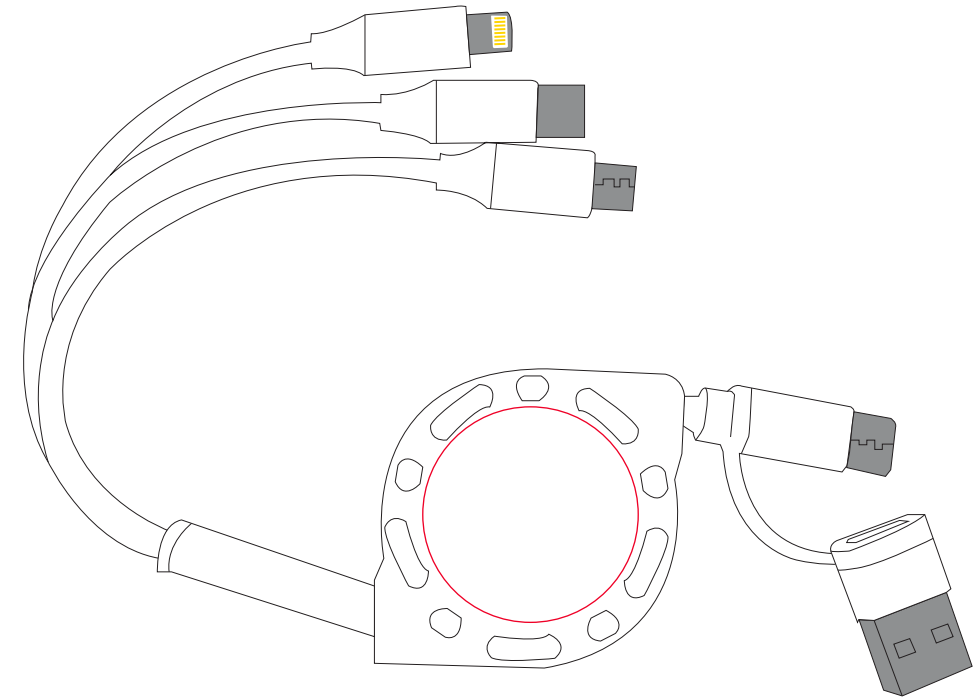

Approval Proof

Side 1

Side 2

Colours

Full Colour

Product Colour

White with
Silver trim

Retractable Charging Cable
Standard Size
Branding Method: Domed Sticker

Logo Size

Terms & Conditions

It is the clients responsibility to check the above artwork has been produced correctly by our factory to suit the manufacturing process. Whilst every effort has been made to copy the artwork provided, certain pantones have a tolerance of -10% +10% colour variation. Please note colours can vary from monitor so always check the pantone. Any correction/amendments after Moulds/Screens have been created will result in a new Mould/Screen being required and charged. By signing off acceptance you have agreed to proceed and such no errors or omissions can be accepted or highlighted once the goods have been delivered.

Please note small texts may fill and become illegible